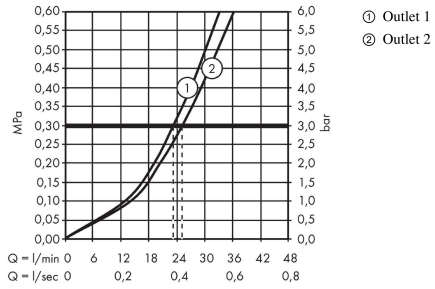

ShowerSelect
Thermostat for concealed installation for 2 functions
 Finish: **Matt White** Article Number: **15763700**

Description

product features

- 2 functions
- simultaneous use of several outlets
- Select push-button on/off control for 2 outlets
- thermostat cartridge, Start/stop valve to operate the functions
- maximum flow rate at 3 bar: 29,7 l/min
- flow rate upper outlet: 25 l/min
- flow rate lower outlet: 23 l/min
- flow rate by simultaneous use of all outlets: 29,7 l/min
- min. operating pressure: 1 bar
- max. operating pressure: 10 bar
- Safety stop at 40 °C
- temperature limitation adjustable
- connection type: basic set
- thermostat is delivered with buttons hand shower and Rain large

Technology

Design awards

Product image

Scale drawing

ShowerSelect
Thermostat for concealed installation for 2 functions
 Finish: **Matt White** Article Number: **15763700**

Flowchart

ShowerSelect
Thermostat for concealed installation for 2 functions
 Finish: **Matt White** Article Number: **15763700**