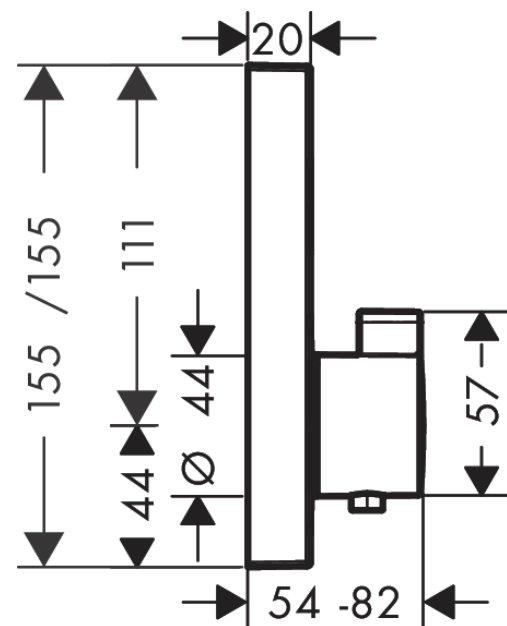

ShowerSelect
Thermostat for concealed installation for 2 functions
 Finish: **Matt White** Article Number: **15763700**

Description

product features

- 2 functions
- simultaneous use of several outlets
- Select push-button on/off control for 2 outlets
- thermostat cartridge, Start/stop valve to operate the functions
- maximum flow rate at 3 bar: 29,7 l/min
- flow rate upper outlet: 25 l/min
- flow rate lower outlet: 23 l/min
- flow rate by simultaneous use of all outlets: 29,7 l/min
- min. operating pressure: 1 bar
- max. operating pressure: 10 bar
- Safety stop at 40 °C
- temperature limitation adjustable
- connection type: basic set
- thermostat is delivered with buttons hand shower and Rain large

Technology

Design awards

Product image

Scale drawing

ShowerSelect
Thermostat for concealed installation for 2 functions
 Finish: **Matt White** Article Number: **15763700**

Flowchart

ShowerSelect
Thermostat for concealed installation for 2 functions
 Finish: **Matt White** Article Number: **15763700**

Exploded Drawing

Year of production: >07/19

ShowerSelect
Thermostat for concealed installation for 2 functions
 Finish: **Matt White** Article Number: **15763700**

Spare part list

Year of production: >07/19