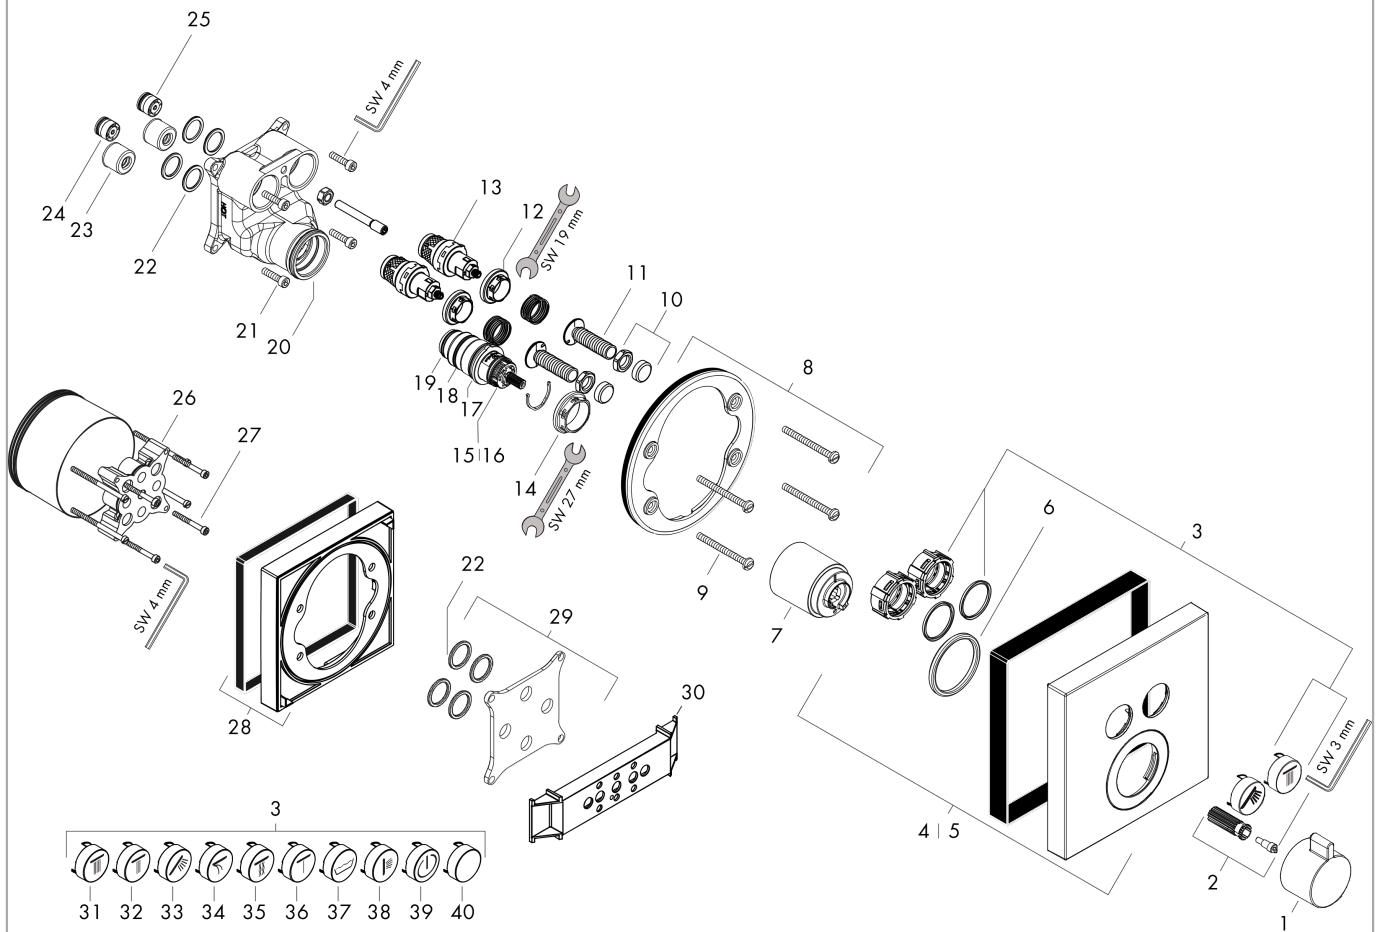

ShowerSelect
Thermostat for concealed installation for 2 functions
Finish: **Matt White** Article Number: **15763700**

Exploded Drawing

Year of production: >07/19

ShowerSelect
Thermostat for concealed installation for 2 functions
Finish: **Matt White** Article Number: **15763700**

Spare part list

Year of production: >07/19

Pos.	Description	Article Number	PC	PU
1	handle for thermostat	92215700	61	1
2	handle fixing set	95843000	3	1
3	set of symbols	92218000	12	1
4	escutcheon 155 / 155 mm	92217700	64	1
5	escutcheon for exchanged connections	92393XXX	13	-
6	O-ring 44x4	98471000	3	1
7	sleeve	92216700	58	1
8	holder for escutcheon	98793000	9	1
9	set of fixing screws	96454000	3	1
10	nut and flange	92696000	5	1
11	Select-adapter	92219000	2	1
12	nut	98368000	4	1
13	shut off unit	95758000	14	1
14	nut	98913000	6	1
15	thermostat cartridge	98282000	14	1
16	cartridge for exchanged connections	92373000	18	1
17	O-ring 20x1,5	98197000	1	1
18	O-ring 25x1,5	98146000	1	1
19	O-ring 25x2,5	92146000	3	1
20	O-ring 36x2	98156000	1	1
21	set of screws	96525000	3	1
22	O-ring 16x2	98133000	1	1
23	noise reduction	94073000	7	1
24	non return valve (pressure-resistant up to 2 MPa)	92594000	5	1
25	non return valve	97980000	5	1
26	extension 25 mm	13595000	98	1
27	set of fixing screws	97747000	1	1
28	extension 22 mm	13593700	98	1
29	compensation set 1°	95521000	16	1
30	fit-up aid	92540000	98	1
31	symbol head shower Rain large	93571700	53	1
32	symbol head shower Rain small	93572700	53	1
33	symbol handshower	93573700	53	1
34	symbol Flood jet	93574700	53	1
35	symbol Whirl	93575700	53	1
36	symbol Mono	93576700	53	1
37	symbol tub	93577700	53	1
38	symbol body shower	93578700	53	1
39	symbol ON/OFF	93579700	53	1
40	pushbutton	93955880	6	1
a	concealed item	01800180	98	1